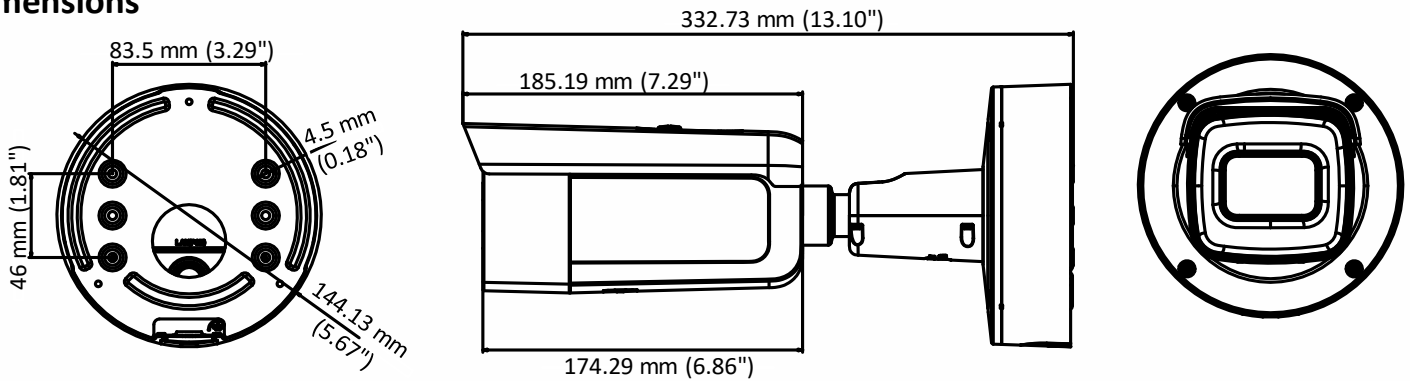

Dimensions